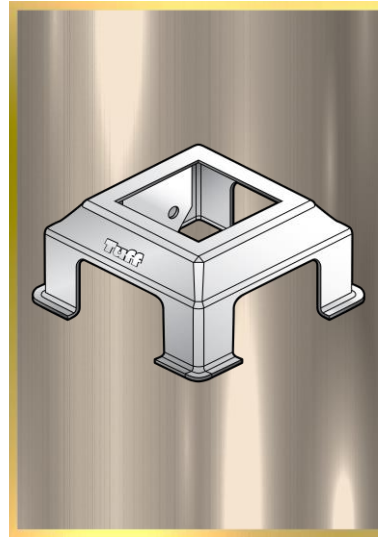

F11459

COLONIAL SADDLE BRACKET BASE ONLY

PRODUCT CODE	: F11459
BARCODE	: 9314691114597
POST SIZE	: 100MM
HEIGHT	: 85MM
MADE FROM	: 2.5MM STEEL
FINISHING	: HOT DIP GALVANISED

NOTES:

- CREATE AN ELEGANT DISTINCTIVE STYLE ON PERGOLAS, CARPORTS AND VERANDAHS
- COMBINES WITH COLONIAL SADDLE BRACKET TO MAKE 'TWO PIECE SPLIT STYLE'
- UNIQUE DESIGN WHICH ALLOWS COLONIAL TO BE LOWERED DOWN
- SUITS 90MM, 100MM AND 115MM TIMBER POSTS